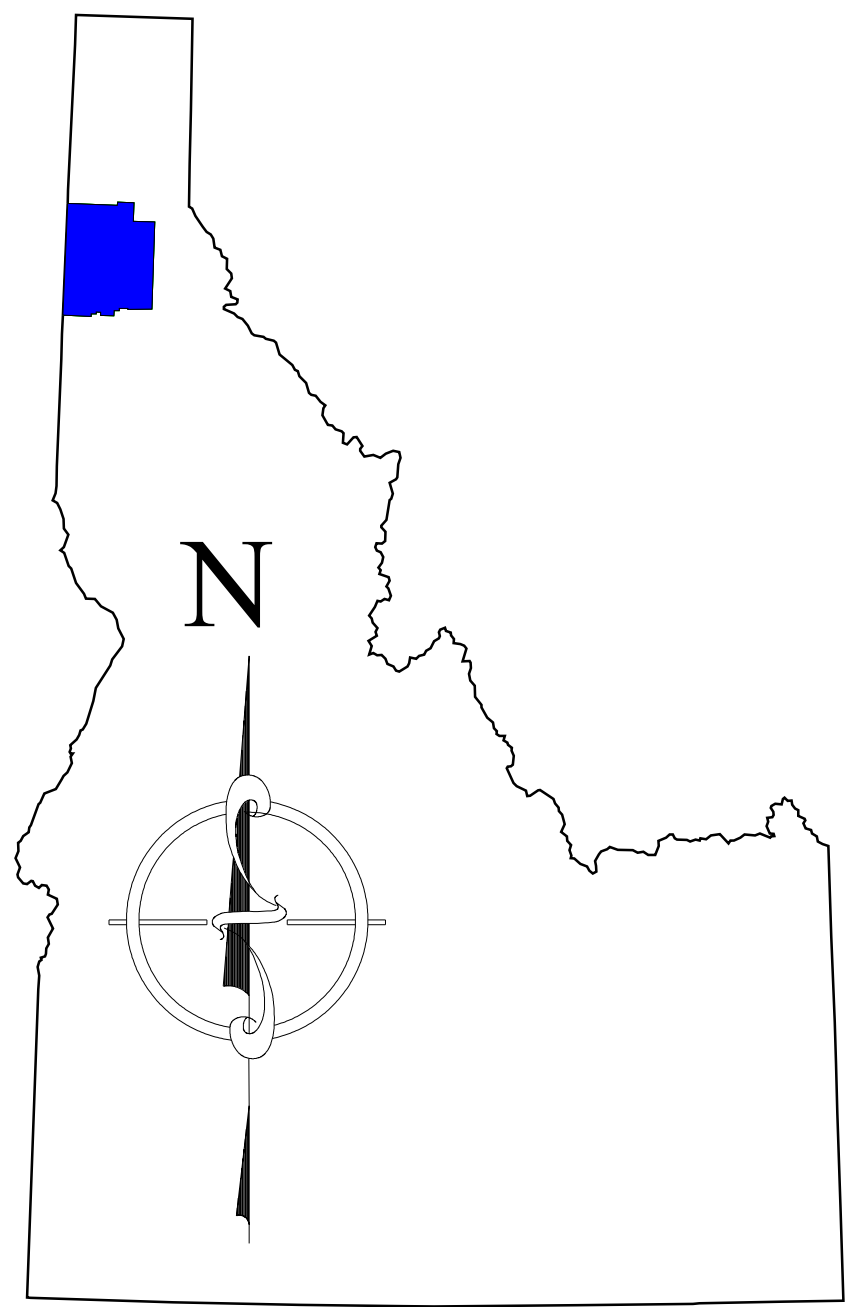

Hauser Lake Fire District Roads